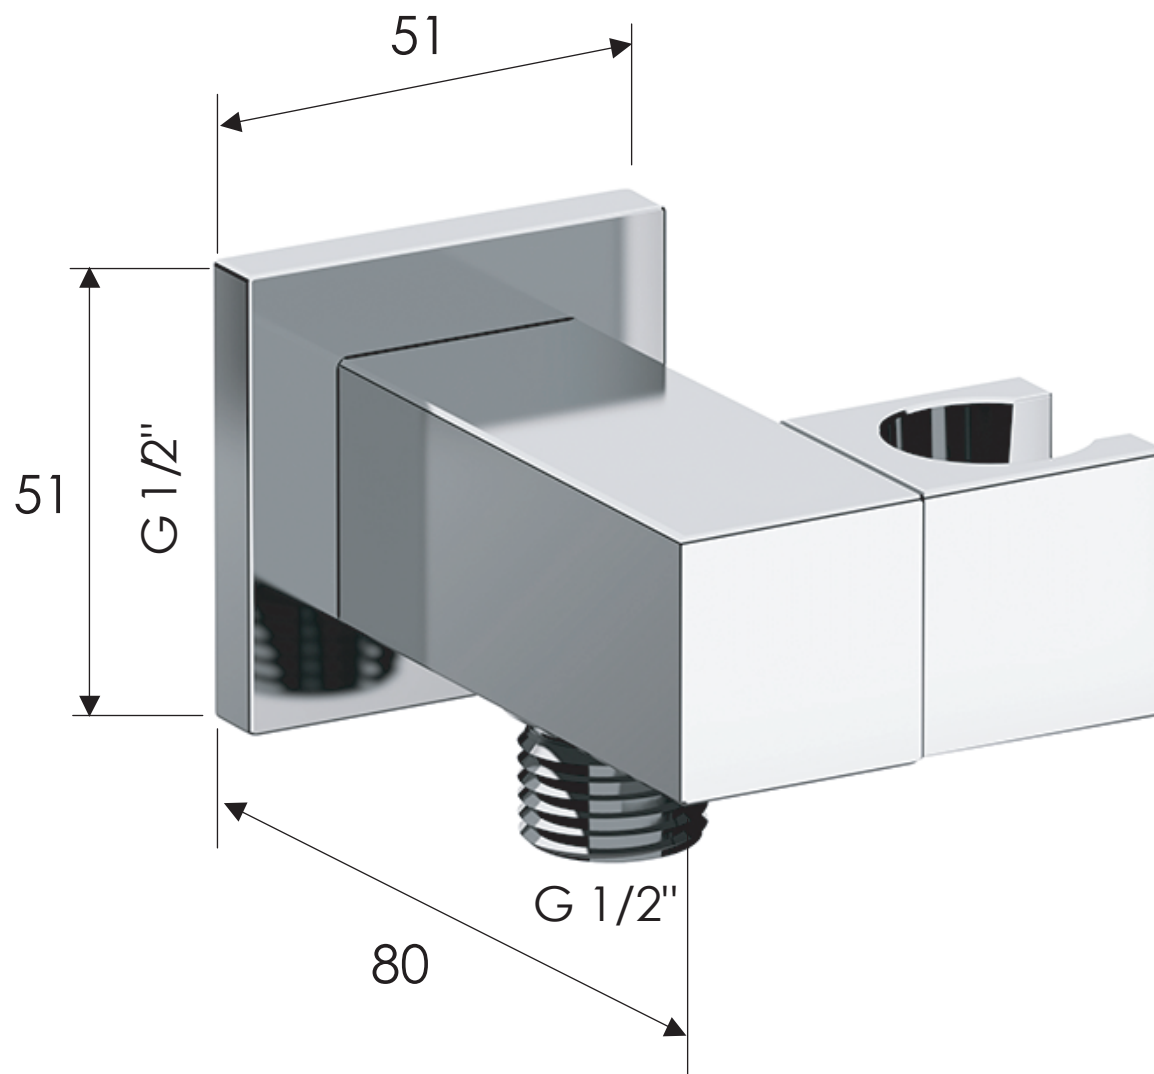

# REMER

RUBINETTERIE

SCHEDA TECNICA

ART. COD.

*TECHNICAL FEATURES*

**337S**

## MATERIALI / MATERIALS

OTTONE CROMATO / CHROME PLATED BRASS